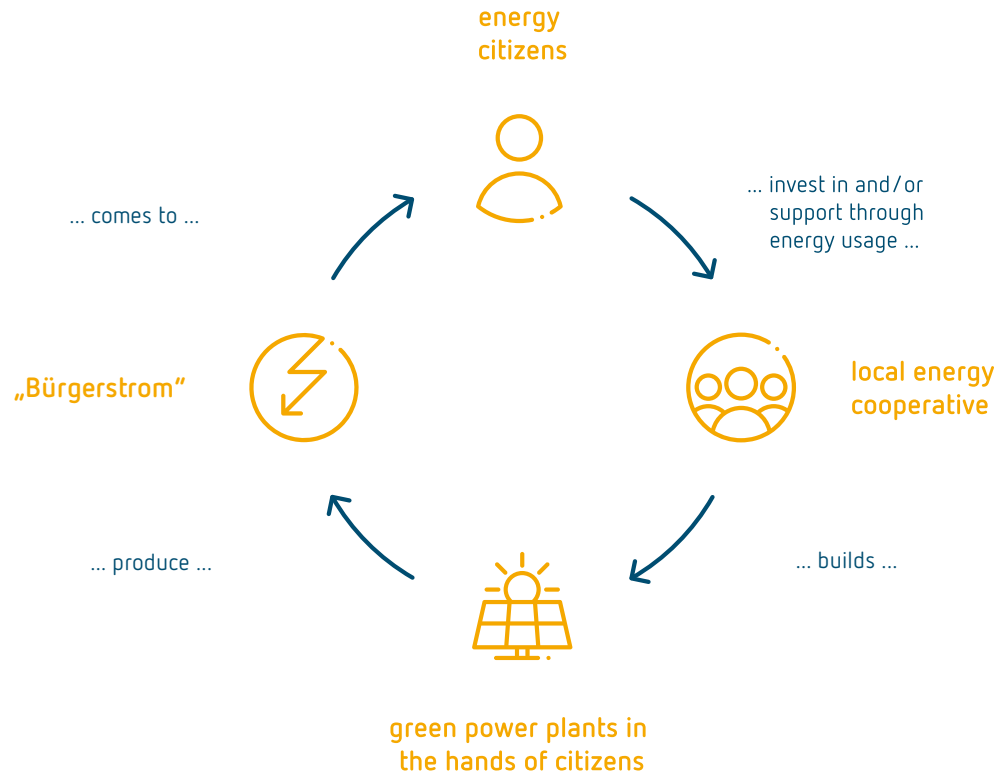

– Friedrich Wilhelm Raiffeisen

“

01 The idea: we join forces.

02

Cooperative network and
green electricity supplier
in the hand of citizens

02

Meanwhile Bürgerwerke is Germany's biggest network of energy citizens.

2014

9
2.000
20

2023

local cooperatives
energy citizens
green power plants

> 120
> 50.000
> 1.400

02 The Bürgerstrom-Circuit

02 The Bürgerstrom-Circuit

02 The Bürgerstrom-Circuit