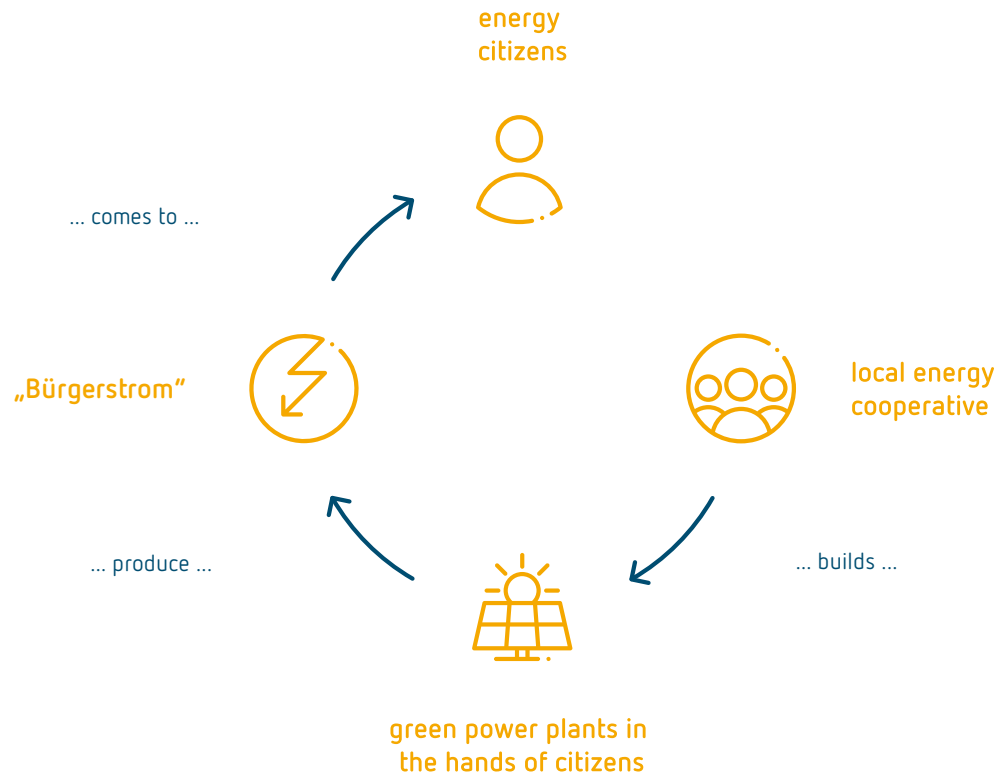

– Friedrich Wilhelm Raiffeisen

“

01 The idea: we join forces.

02

Cooperative network and
green electricity supplier
in the hand of citizens

02

Meanwhile Bürgerwerke is Germany's biggest network of energy citizens.

2014

9
2.000
20

2023

local cooperatives
energy citizens
green power plants

> 120
> 50.000
> 1.400

02 The Bürgerstrom-Circuit

02 The Bürgerstrom-Circuit

02 The Bürgerstrom-Circuit